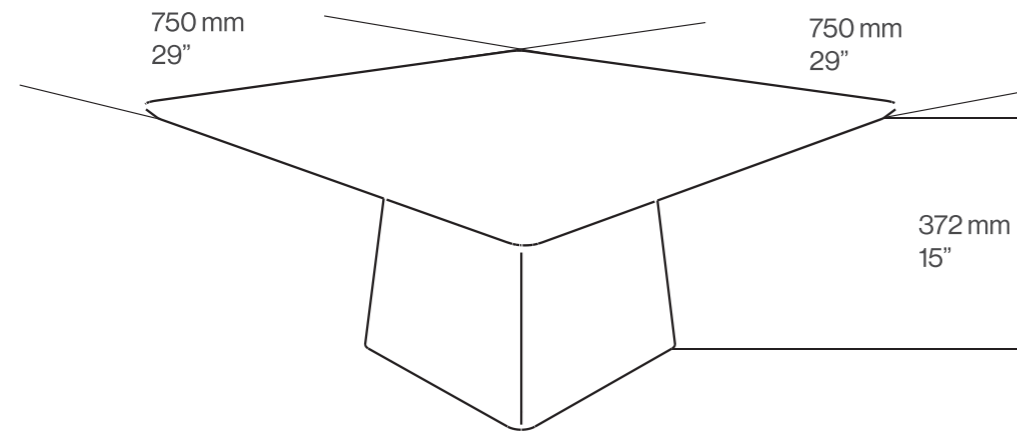

Mila Armchair

Lucus Bed (Rustic)