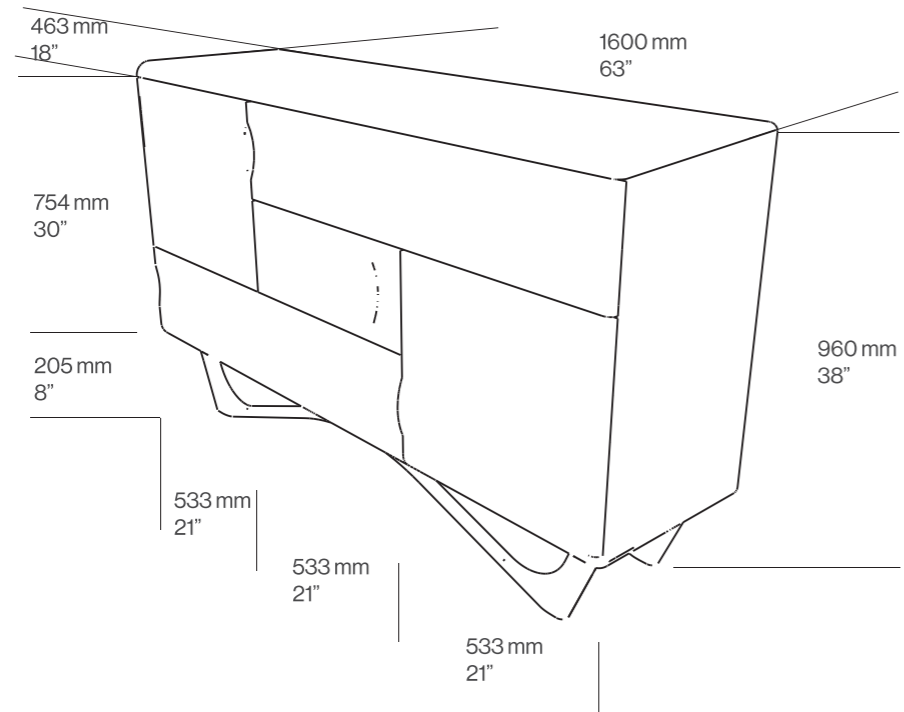

Teresian Taburet

Antoni Alto Highboard