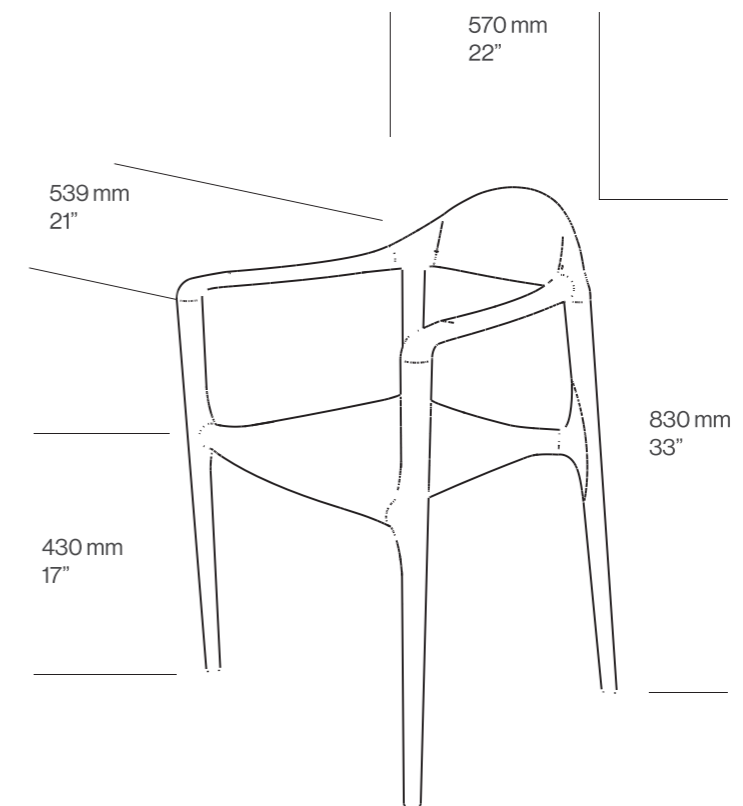

Vicens Dining Table

Sagrada Dining Chair