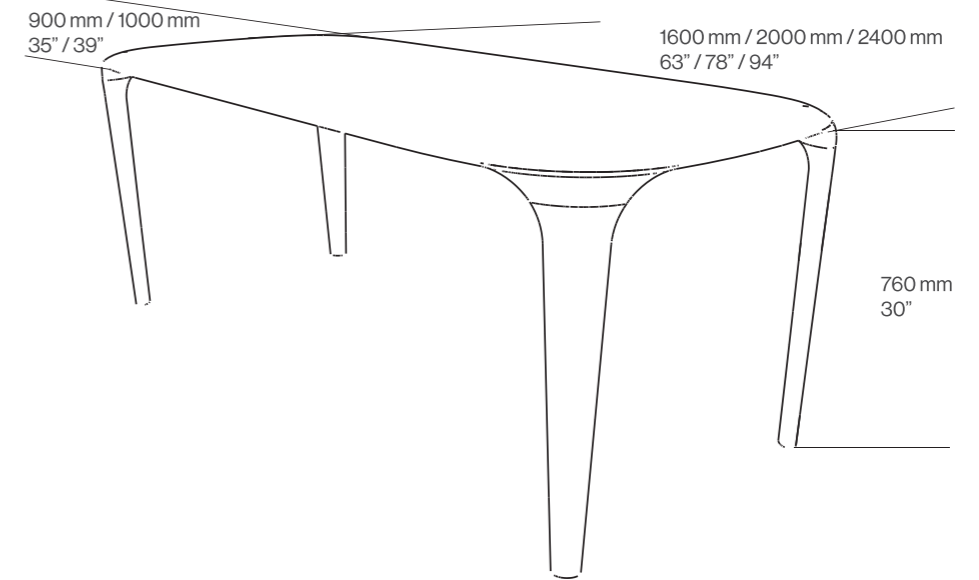

Antoni Alto Highboard

Antoni Lowboard