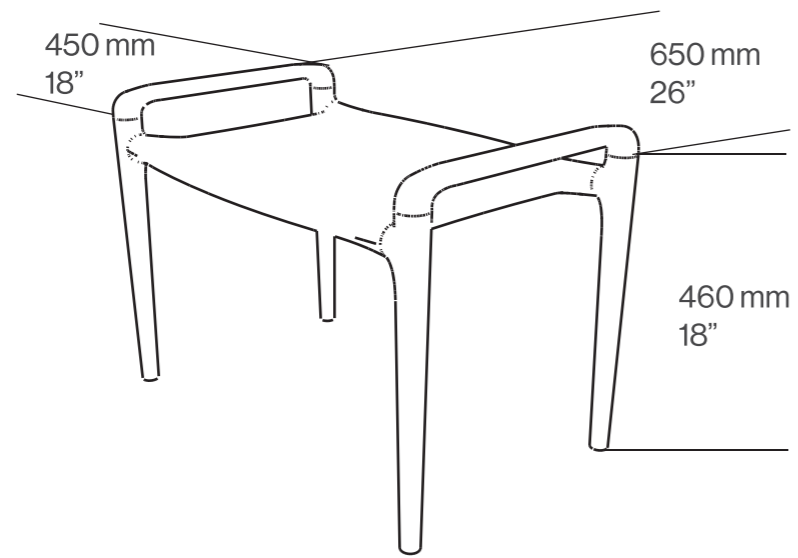

Vicens Circulo Dining Table

Antoni Noche Nightstand