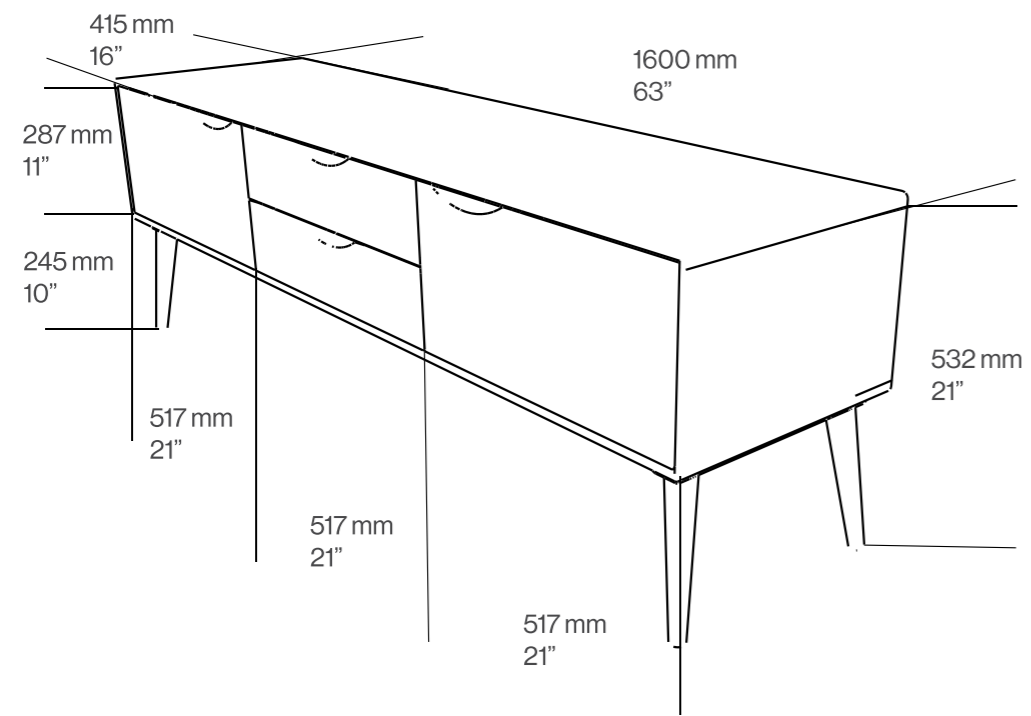

Materials:
Oak, Walnut

Surface finish:
Natural Oil

Dimensions:

W	1600 mm	64"
H	600 mm	24"
D	400 mm	16"

Dimensions:

W	1800 mm	71"
H	600 mm	24"
D	400 mm	16"

Dimensions:

W	2000 mm	78"
H	600 mm	24"
D	400 mm	16"

Dimensions:

W	1600 mm	64"
H	600 mm	24"
D	400 mm	16"

Materials:
Oak, Walnut

Surface finish:
Natural Oil

Product specifications

Primo Bassa Lowboard

Mua Highboard

Primo Pulten Desk