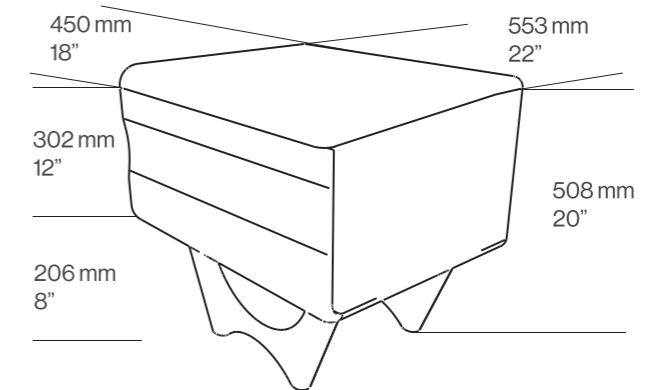

Antoni Noche Nightstand