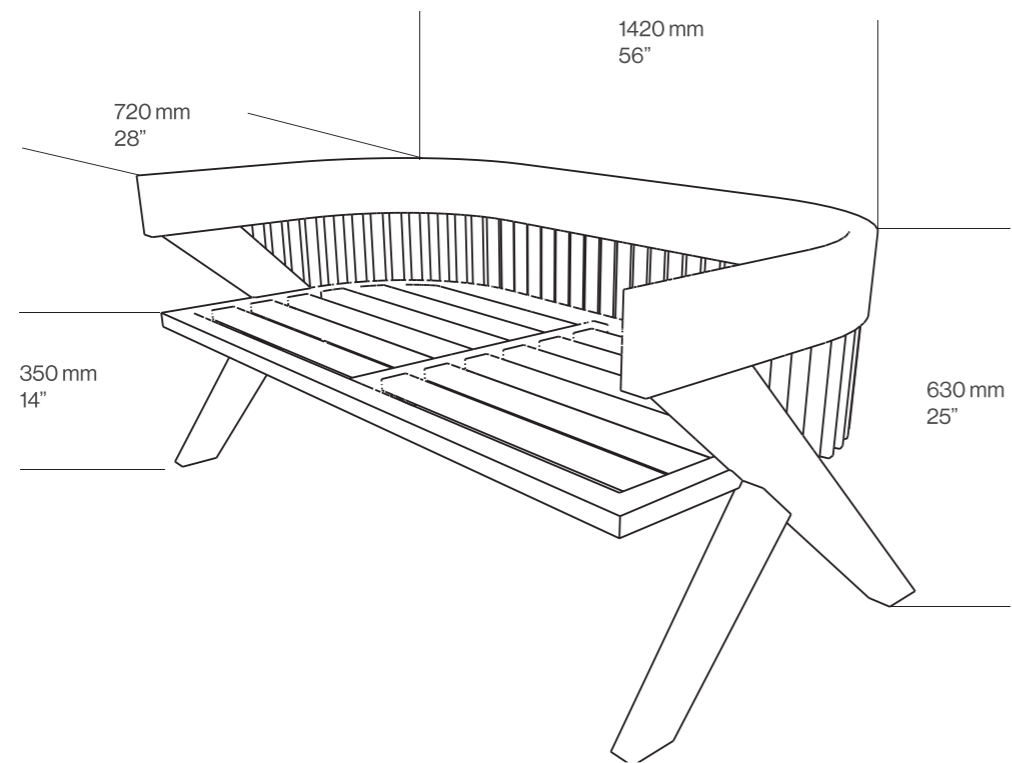

Henge Coffee Table

Atlantic Chair