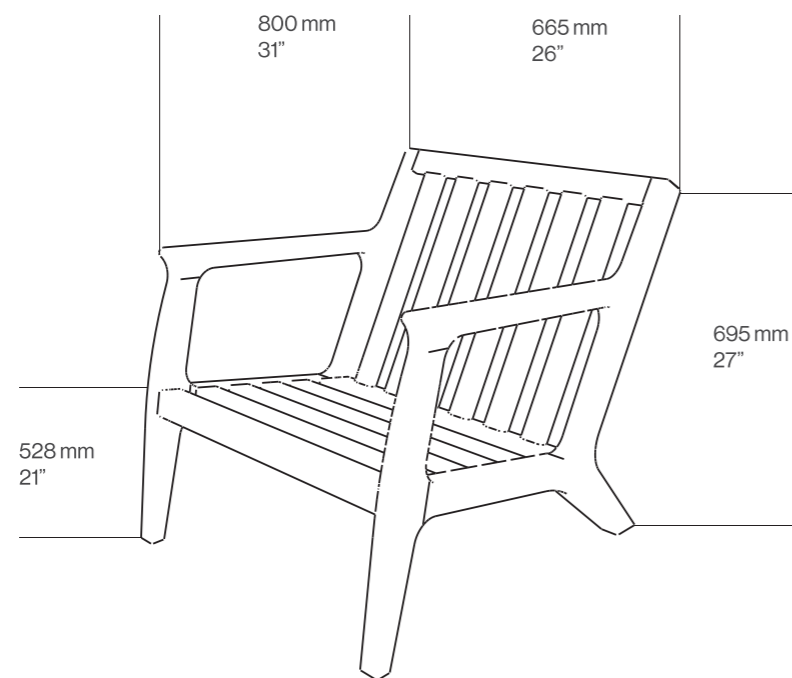

Atlantic Chair

Mila Armchair