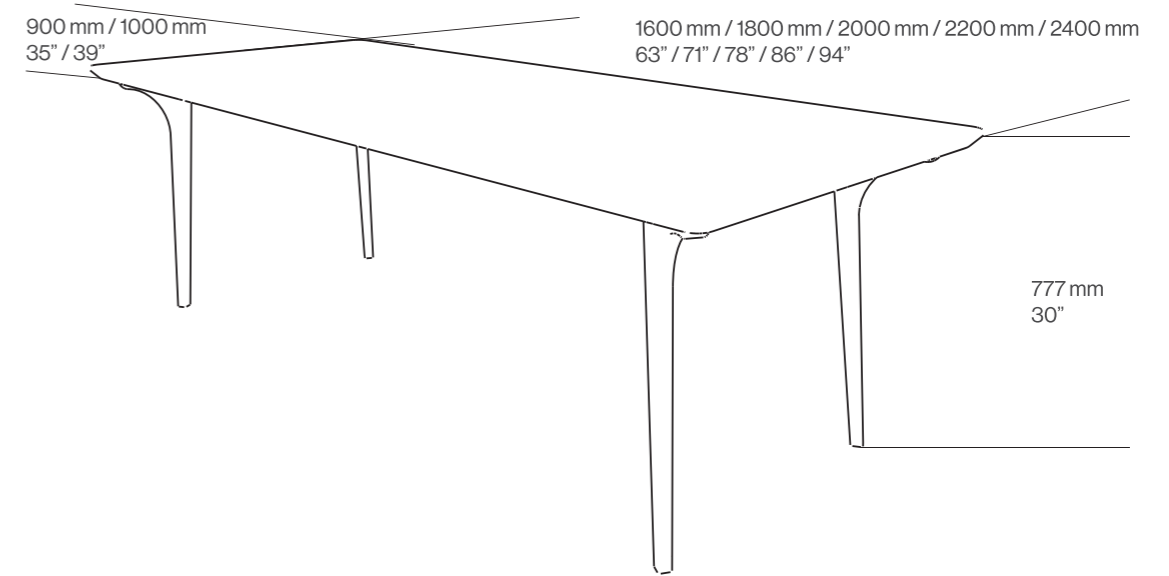

Mila Armchair

Lucus Bed (Rustic)