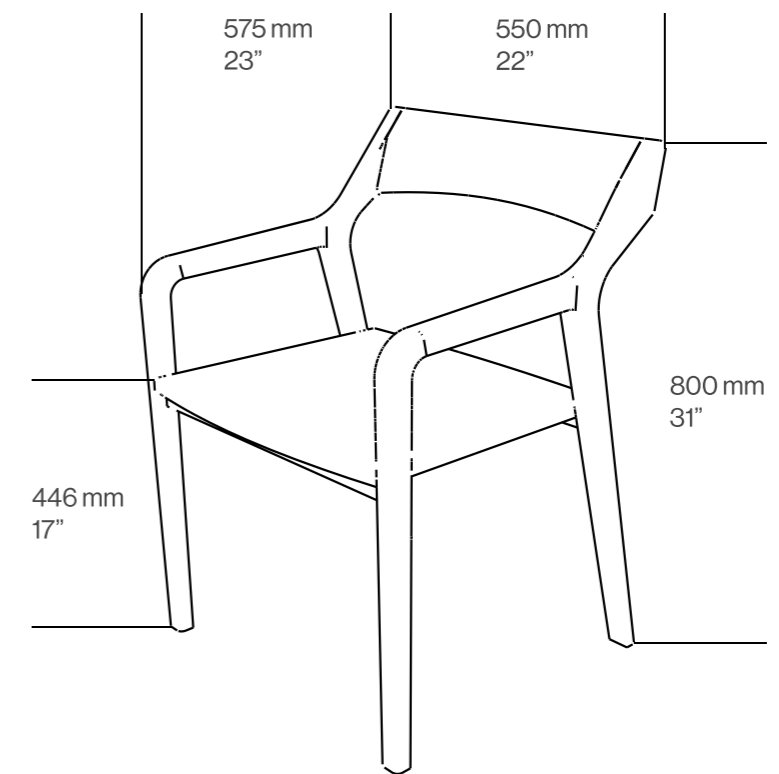

Yorick Dining Table

Erste Dining Chair