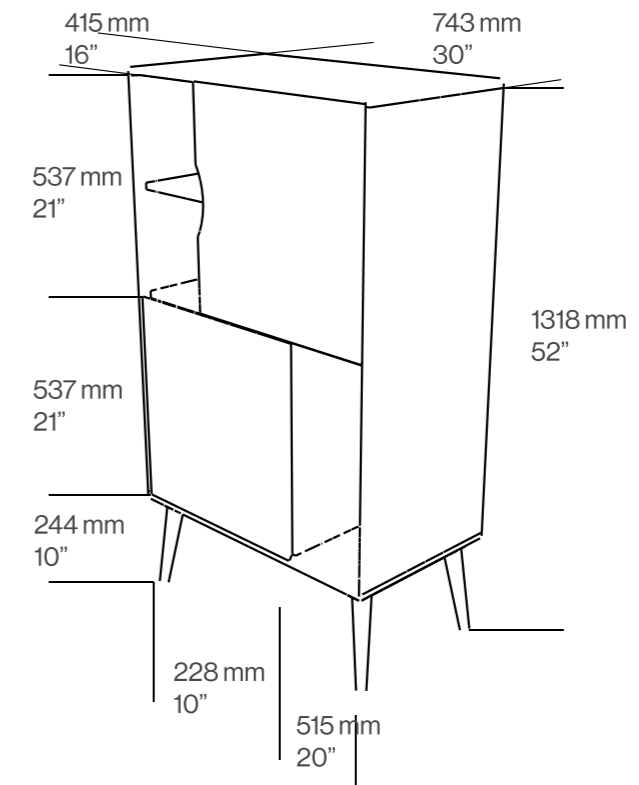

Dimensions:

W	1600 mm	63"
H	777 mm	30"
D	900 mm	35"

W	2000 mm	78"
H	777 mm	30"
D	900 mm	35"

W	2400 mm	94"
H	777 mm	30"
D	1000 mm	39"

W	1800 mm	71"
H	777 mm	30"
D	900 mm	35"

W	2200 mm	86"
H	777 mm	30"
D	1000 mm	39"

Dimensions:

"S" SIZE

W	420 mm	16"
H	380 mm	15"
D	420 mm	16"

"M" SIZE

W	520 mm	20"
H	430 mm	17"
D	520 mm	20"

"L" SIZE

W	620 mm	24"
H	480 mm	19"
D	620 mm	24"

Materials:
Oak, Walnut

Materials:
Oak, Walnut

Surface finish:
Natural Oil

Dimensions:

W	1600 mm	64"
H	600 mm	24"
D	400 mm	16"

Dimensions:

W	1800 mm	71"
H	600 mm	24"
D	400 mm	16"

Dimensions:

W	2000 mm	78"
H	600 mm	24"
D	400 mm	16"

Dimensions:

W	1600 mm	64"
H	600 mm	24"
D	400 mm	16"

Materials:
Oak, Walnut

Surface finish:
Natural Oil

Product specifications

Primo Bassa Lowboard

Mua Highboard

Primo Pulten Desk