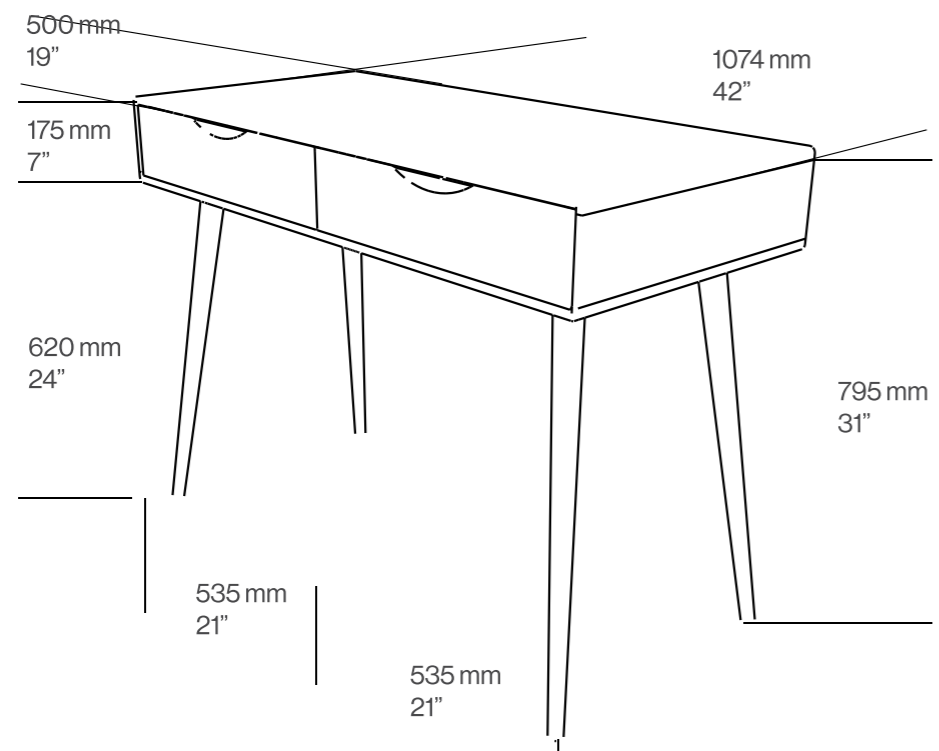

Materials:
Oak, Walnut

Surface finish:
Natural Oil

Dimensions:

W	1600 mm	64"
H	600 mm	24"
D	400 mm	16"

Dimensions:

W	1800 mm	71"
H	600 mm	24"
D	400 mm	16"

Dimensions:

W	2000 mm	78"
H	600 mm	24"
D	400 mm	16"

Dimensions:

W	1600 mm	64"
H	600 mm	24"
D	400 mm	16"

Materials:
Oak, Walnut

Surface finish:
Natural Oil

Product specifications

Primo Bassa Lowboard

Mua Highboard

Primo Pulten Desk