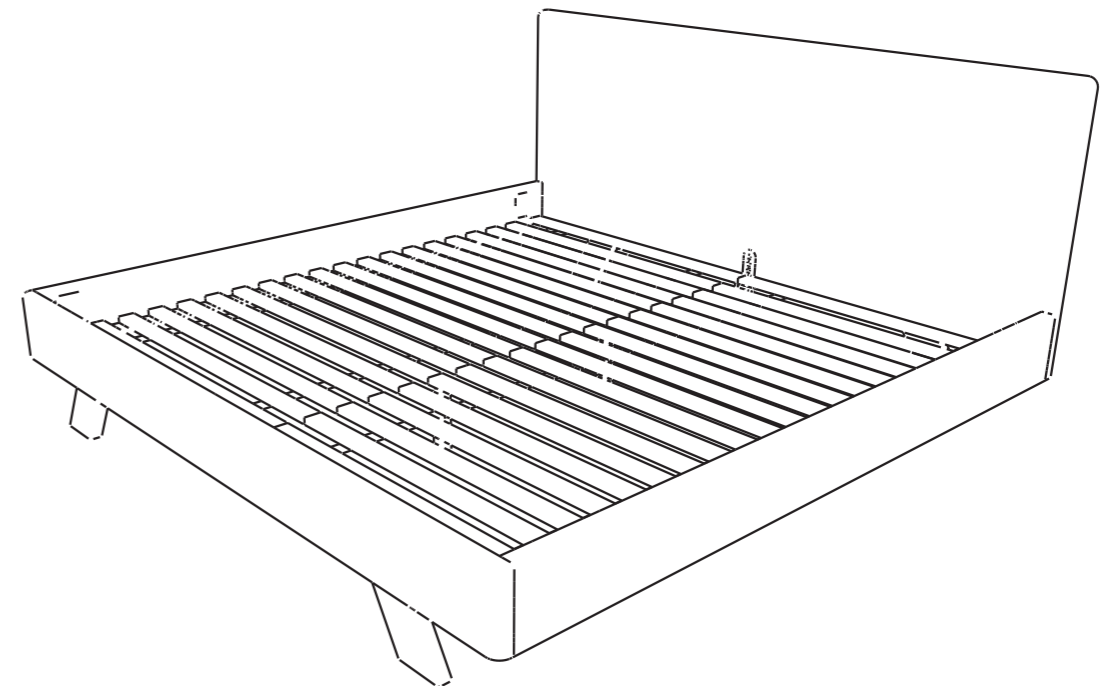

Marina Dining Chair

Nuda Dining Chair

Lucus Bed (Rustic)