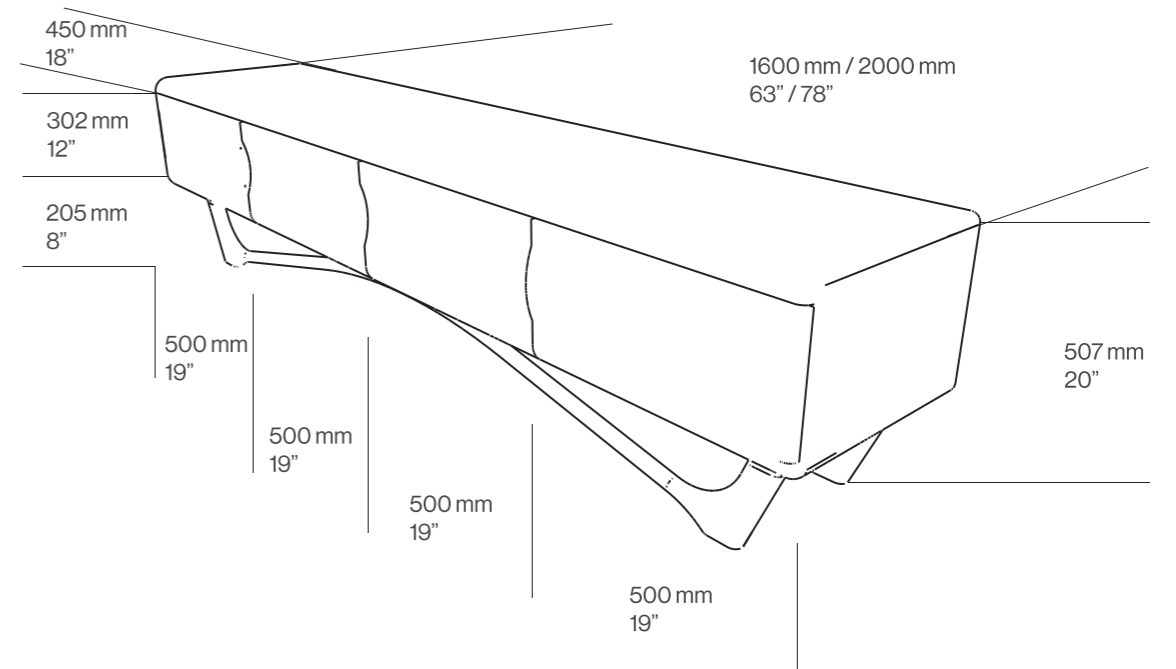

Primo Bassa Lowboard

Antoni Lowboard