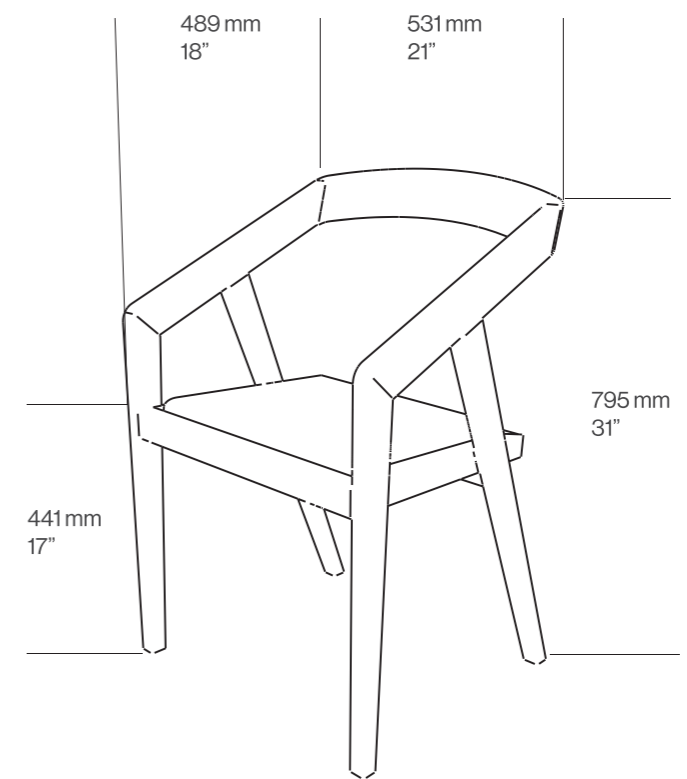

Sagrada Counter Chair