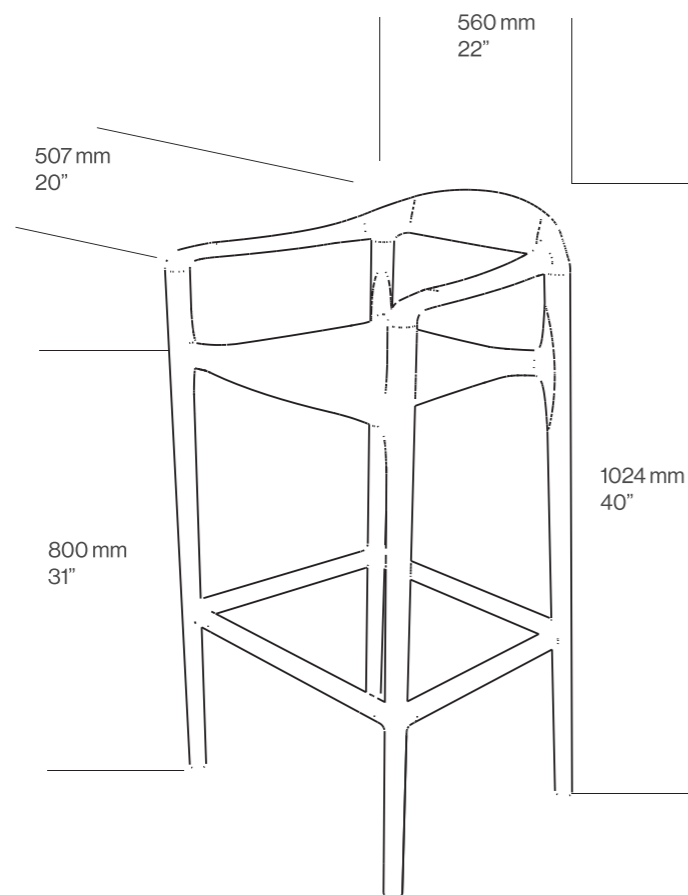

Girar Coffee Table

Sagrada Bar Chair